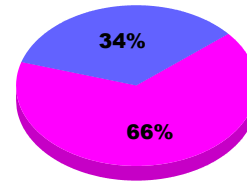

YTD Status Quo Clubs 2011-2012

Status Quo Clubs Compared to Status Quo Members

Legend: Status Quo Clubs (Cyan), Total Status Quo Members (Green)

MEMBERSHIP

**Membership Results
2011-2012**

**Membership
2010-2011**

Month	Net Memb Goal	Actual New Memb	Actual Dropped Memb	Gain/Loss of Memb	Gain/Loss of Memb
Jul/Aug/Sep		0	-4	-4	-2
Totals		0	-4	-4	-2

Membership Results 2011-2012

Goal, New, Dropped, Gain/Loss

Legend: Goal (Cyan), Actual (Green), Dropped (Yellow), Gain Loss (Magenta)

Comparison of Membership Gain/Loss

Current Year Compared to the Previous Year

Legend: Current Year (Cyan), Previous Year (Green)

Gender Comparison 2011-2012

Jul/Aug/Sep

Legend: Male (Blue), Female (Magenta)